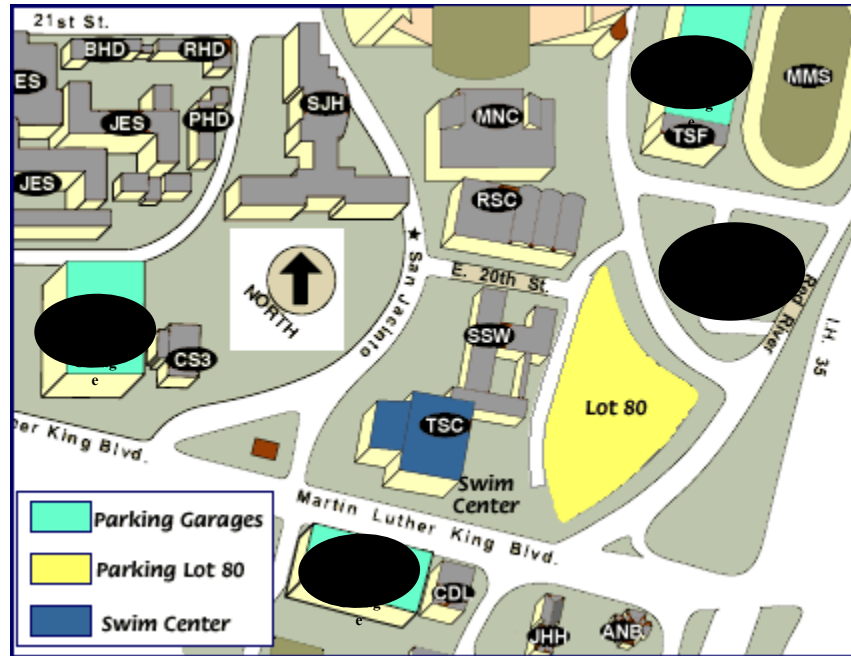

# Parking

Parking for High School District Swimming is in the Manor Parking Garage on a self pay space available basis for \$12 per day or they will be selling 2-day parking cards for \$20 at the garage.

**Parking enforcement remains in effect for yellow curbs, double parking, disabled and At All Times spaces. Parking along campus streets and in campus lots requires a UT permit.**  
[www.utexas.edu/parking](http://www.utexas.edu/parking)