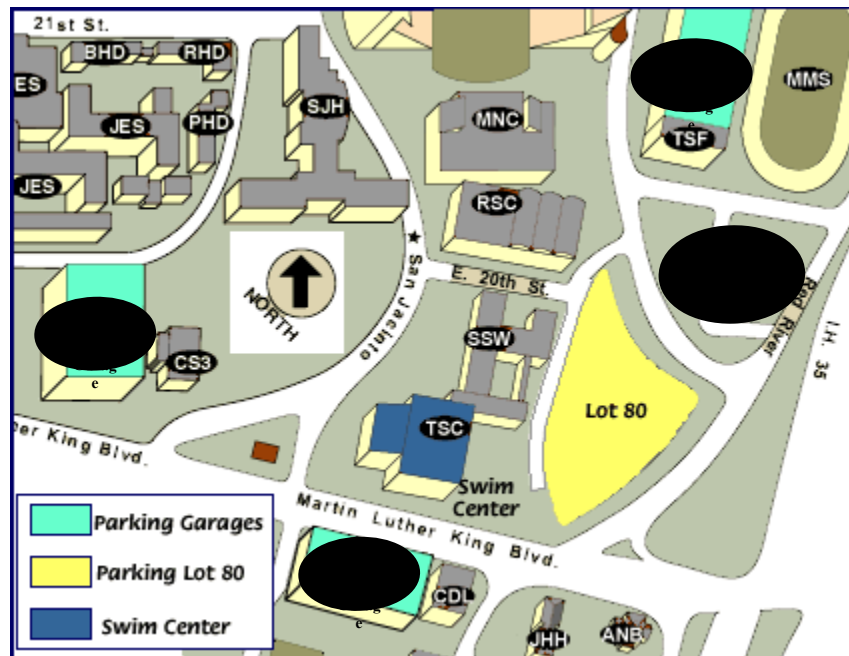

Parking

Parking for High School District Swimming is in the Manor Parking Garage on a self pay space available basis for \$12 per day or they will be selling 2-day parking cards for \$20 at the garage.

Parking enforcement remains in effect for yellow curbs, double parking, disabled and At All Times spaces. Parking along campus streets and in campus lots requires a UT permit.
www.utexas.edu/parking

For bus parking contact Charles Logan Charles.Logan@austin.utexas.edu